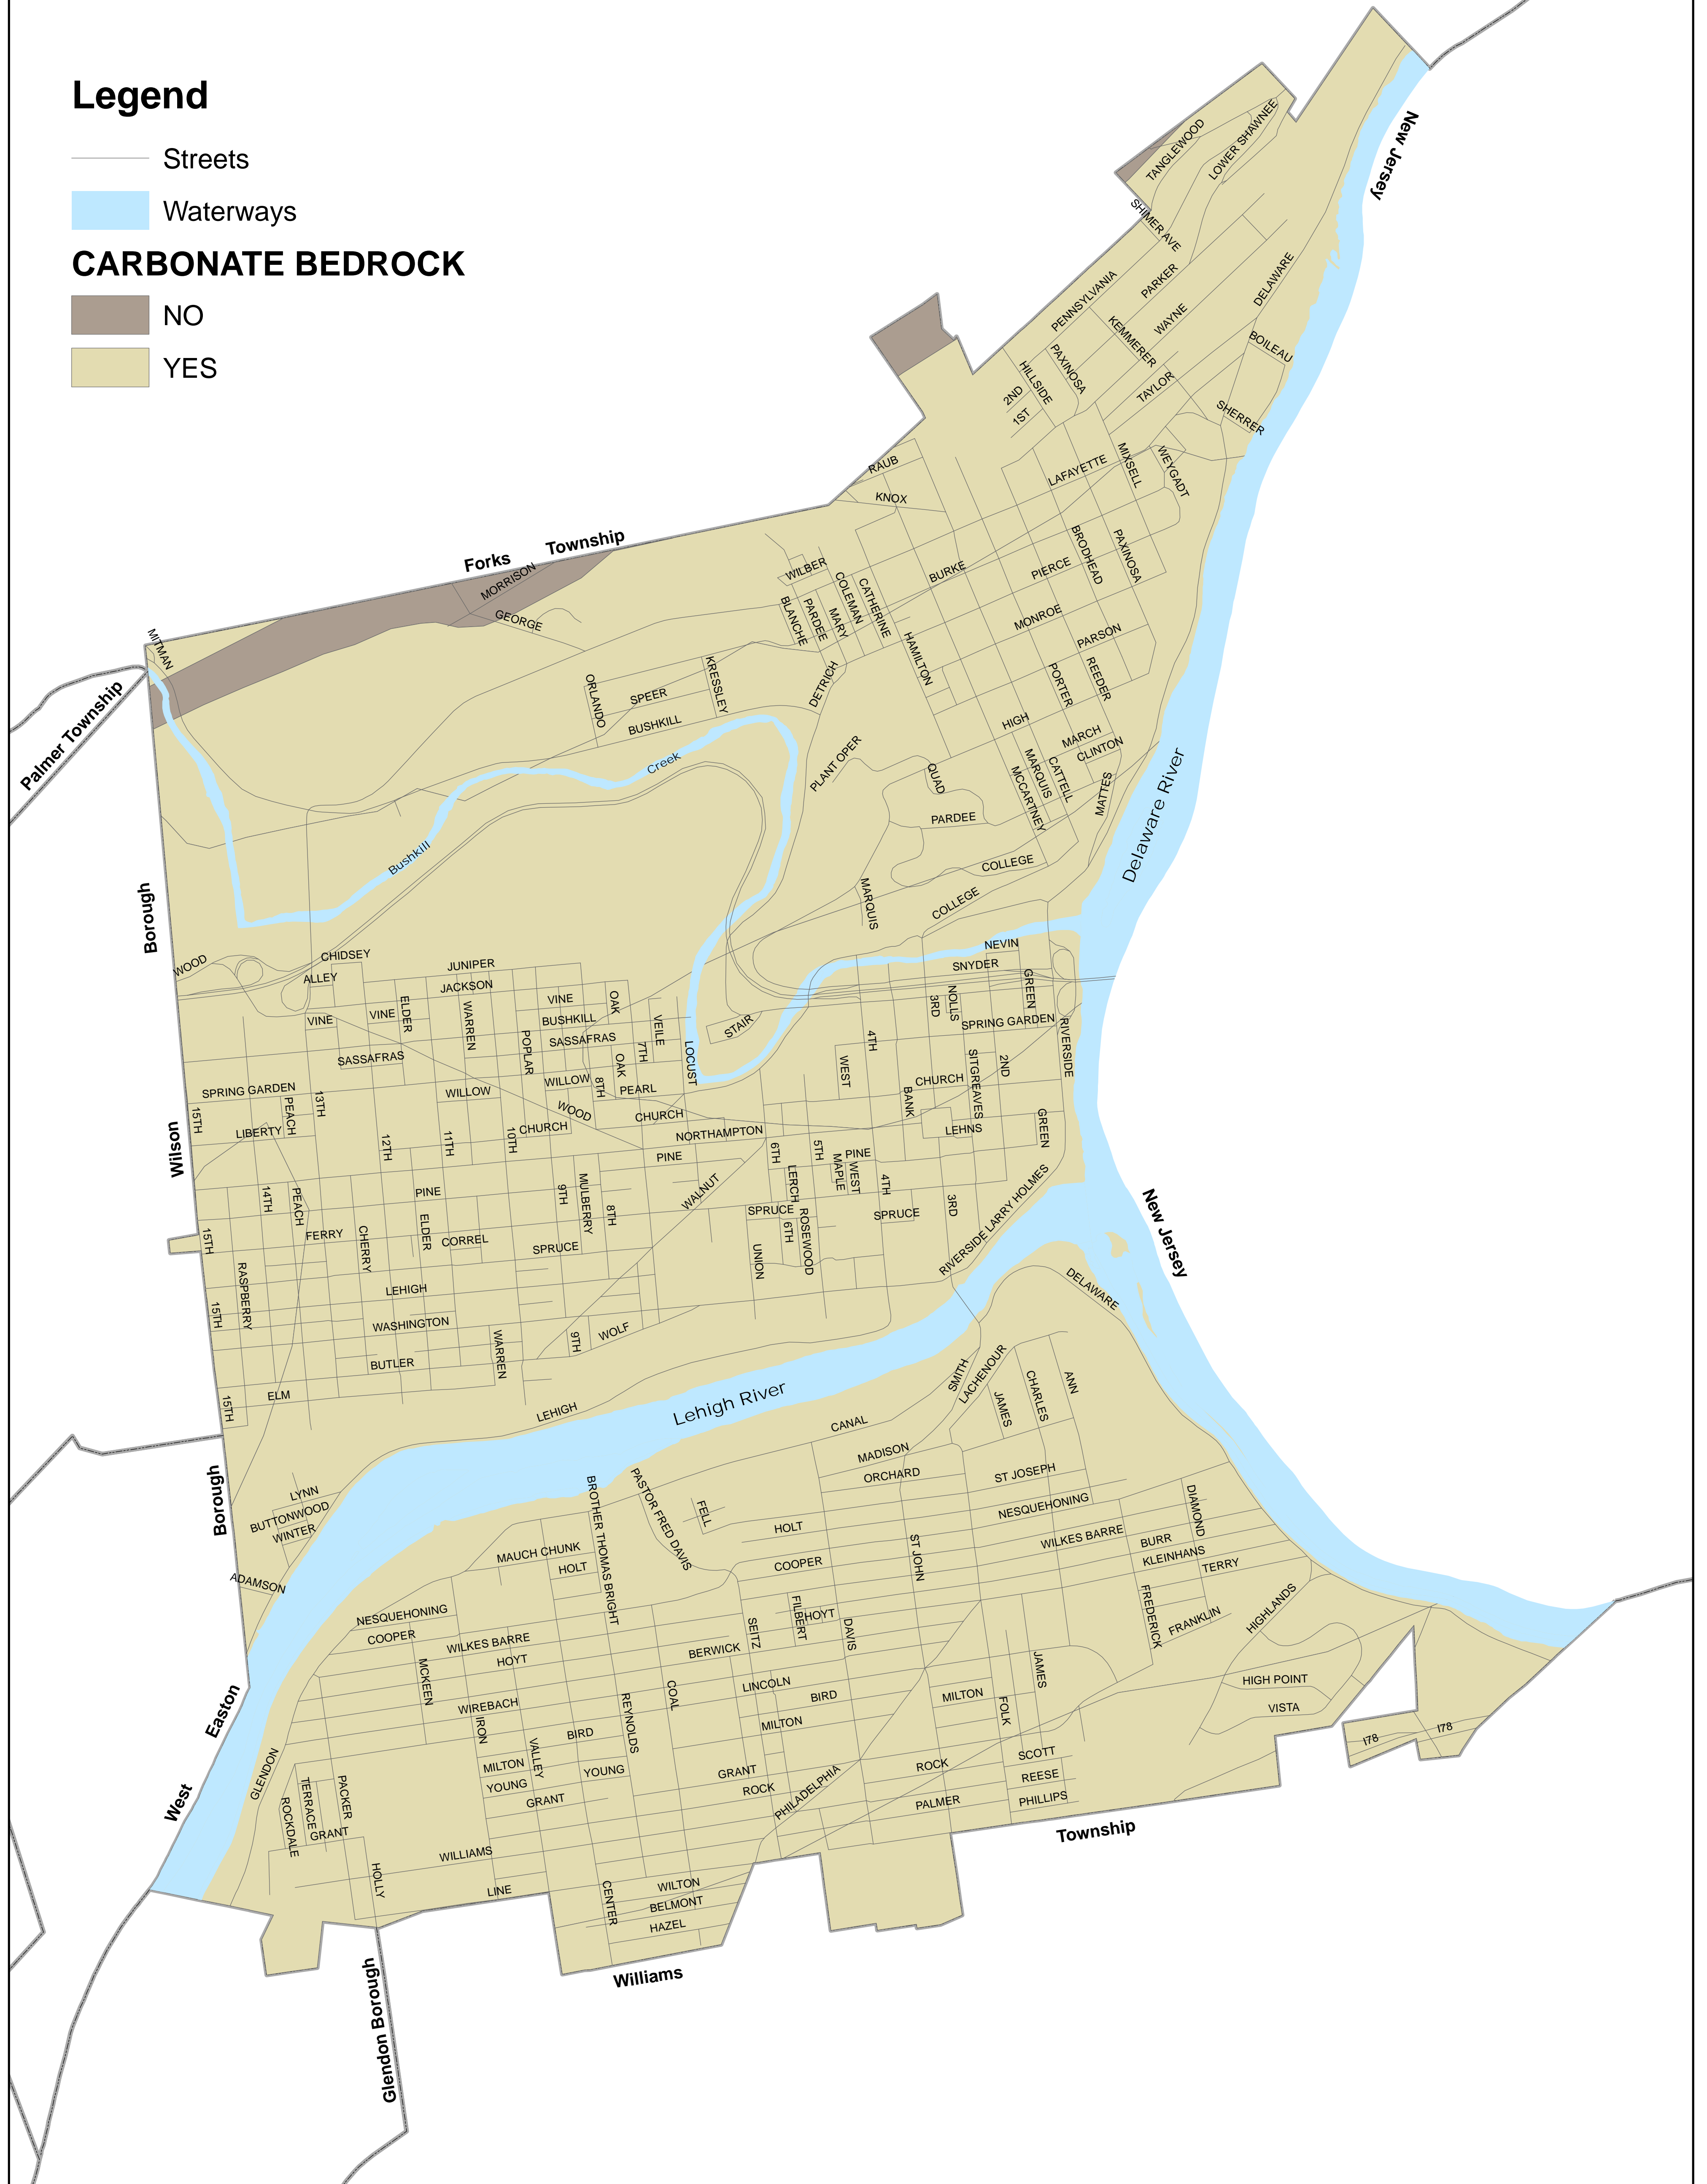

City of Easton
NORTHAMPTON COUNTY, PENNSYLVANIA

CARBONATE BEDROCK

Legend

-  Streets
-  Waterways
- CARBONATE BEDROCK**
-  NO
-  YES

CITY OF EASTON

Alpha Building, One South Third Street
Easton, Pennsylvania 18042
Telephone: (610) 250-6600
Website: <http://www.easton-pa.gov>

0 650 1,300 2,600 3,900 5,200 Feet

1 inch equals 692.945754 feet

Map Date:
November 24, 2008

Map By:
Department of Planning & Codes
City of Easton