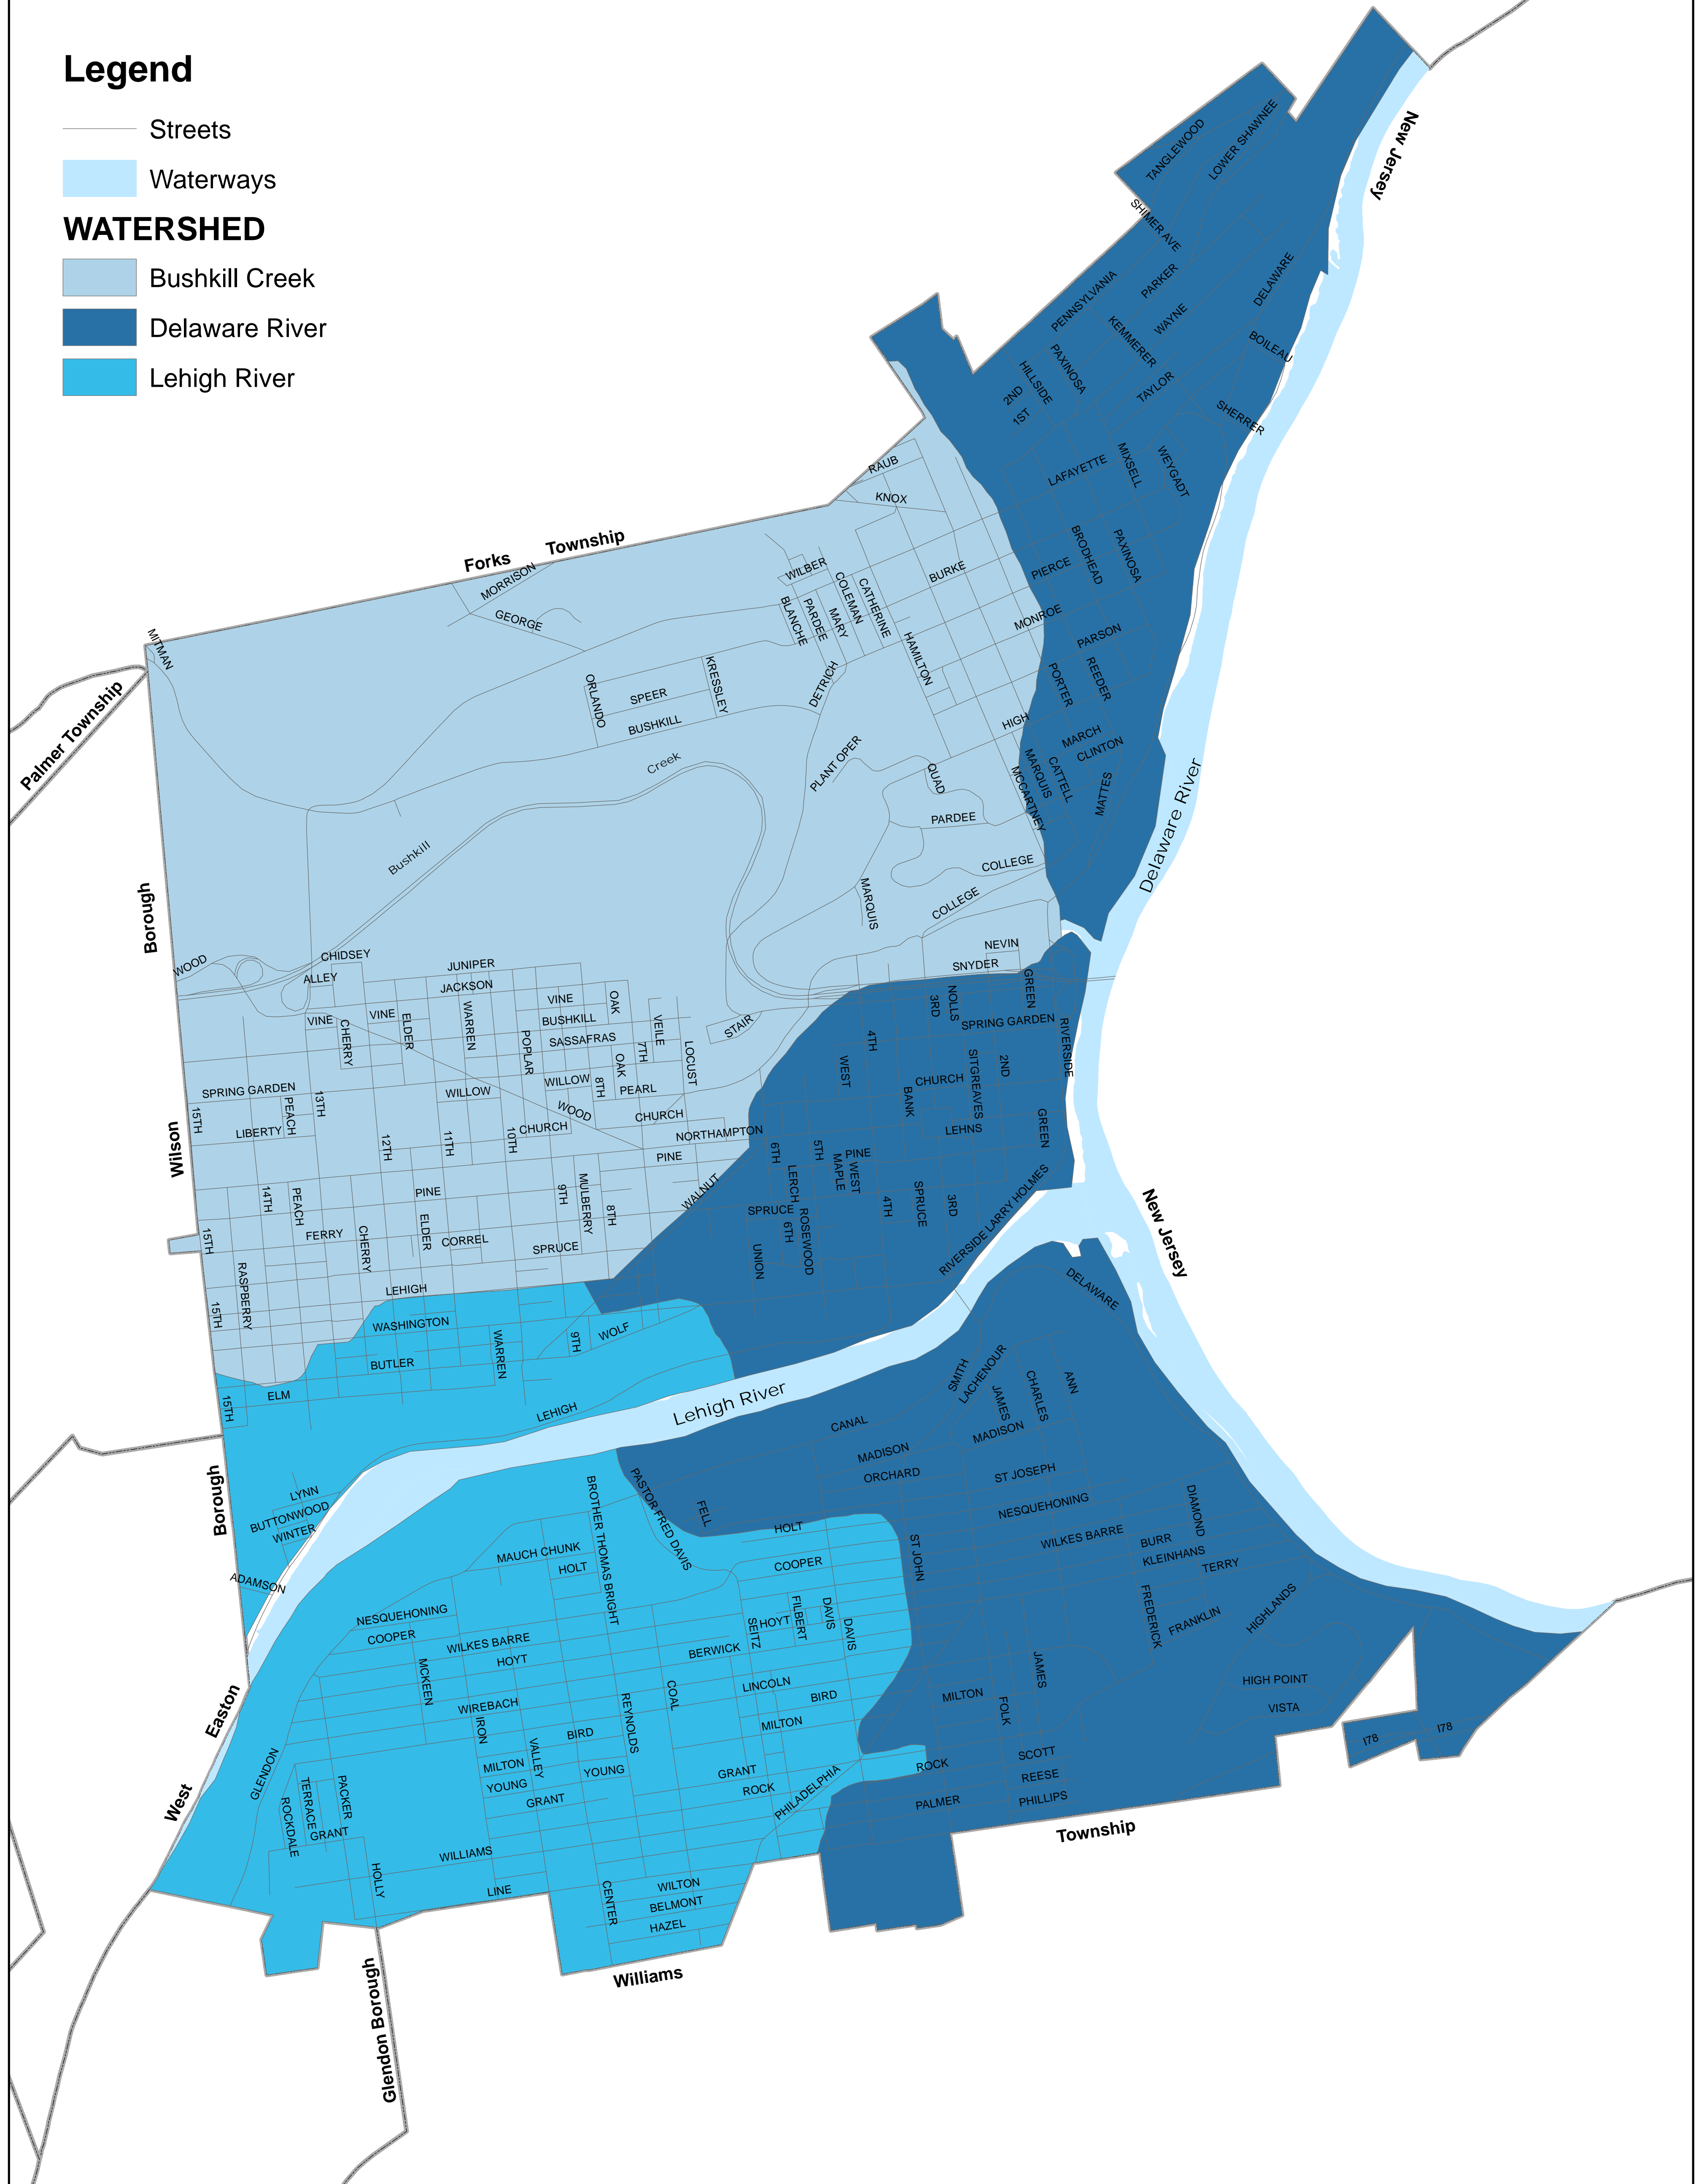

City of Easton
NORTHAMPTON COUNTY, PENNSYLVANIA

WATERSHEDS

Legend

-  Streets
-  Waterways
- WATERSHED**
-  Bushkill Creek
-  Delaware River
-  Lehigh River

CITY OF EASTON

Alpha Building, One South Third Street
Easton, Pennsylvania 18042
Telephone: (610) 250-6600
Website: <http://www.easton-pa.gov>

0 650 1,300 2,600 3,900 5,200 Feet

1 inch equals 692.945754 feet

Map Date:
November 24, 2008

Map By:
Department of Planning & Codes
City of Easton